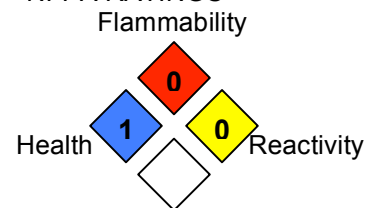

Properties

Appearance.....	Yellow Liquid
Fragrance	None
Concentrate.....	Yes
Specific gravity.....	1.0
pH.....	4.5-5.5
Soluble.....	Soluble in water
Flash point.....	>200 ° F
Application.....	Sprayer adjusted to large droplets

One Gallon treats 12,000 Square Feet
½ Gallon treats 6,000 Square Feet
1 Quart treat 3,000 Square Feet

Ingredients

	Amount
Glyphosate.....	18%
Inert Ingredients	82%

Directions Complete directions on product label

Apply when weeds are small and actively growing, older mature weeds may require reapplication of the herbicide.

To Apply: Dilute 6 fl. Oz. (12 tbs) per gallon of water. For areas with small or seedling weeds, dilute 3 fl. Oz. (6 tbs) per gallon of water per 300 square feet. Adjust spray nozzle to produce large droplets. Spray foliage until thoroughly wet, but not past the point of runoff.

Authorizations: EPA registered product

Safety

Caution: May cause moderate eye irritation. Avoid contact with eyes or clothing. Wash thoroughly with soap and water after handling. Keep people and pets out he treated areas until sprays have dried. Keep out of the reach of children.

DOT Shipping (ground transportation)

Proper Shipping Name:	None
Class:	None
ID Number:	None
Package Group:	None

NFPA RATINGS